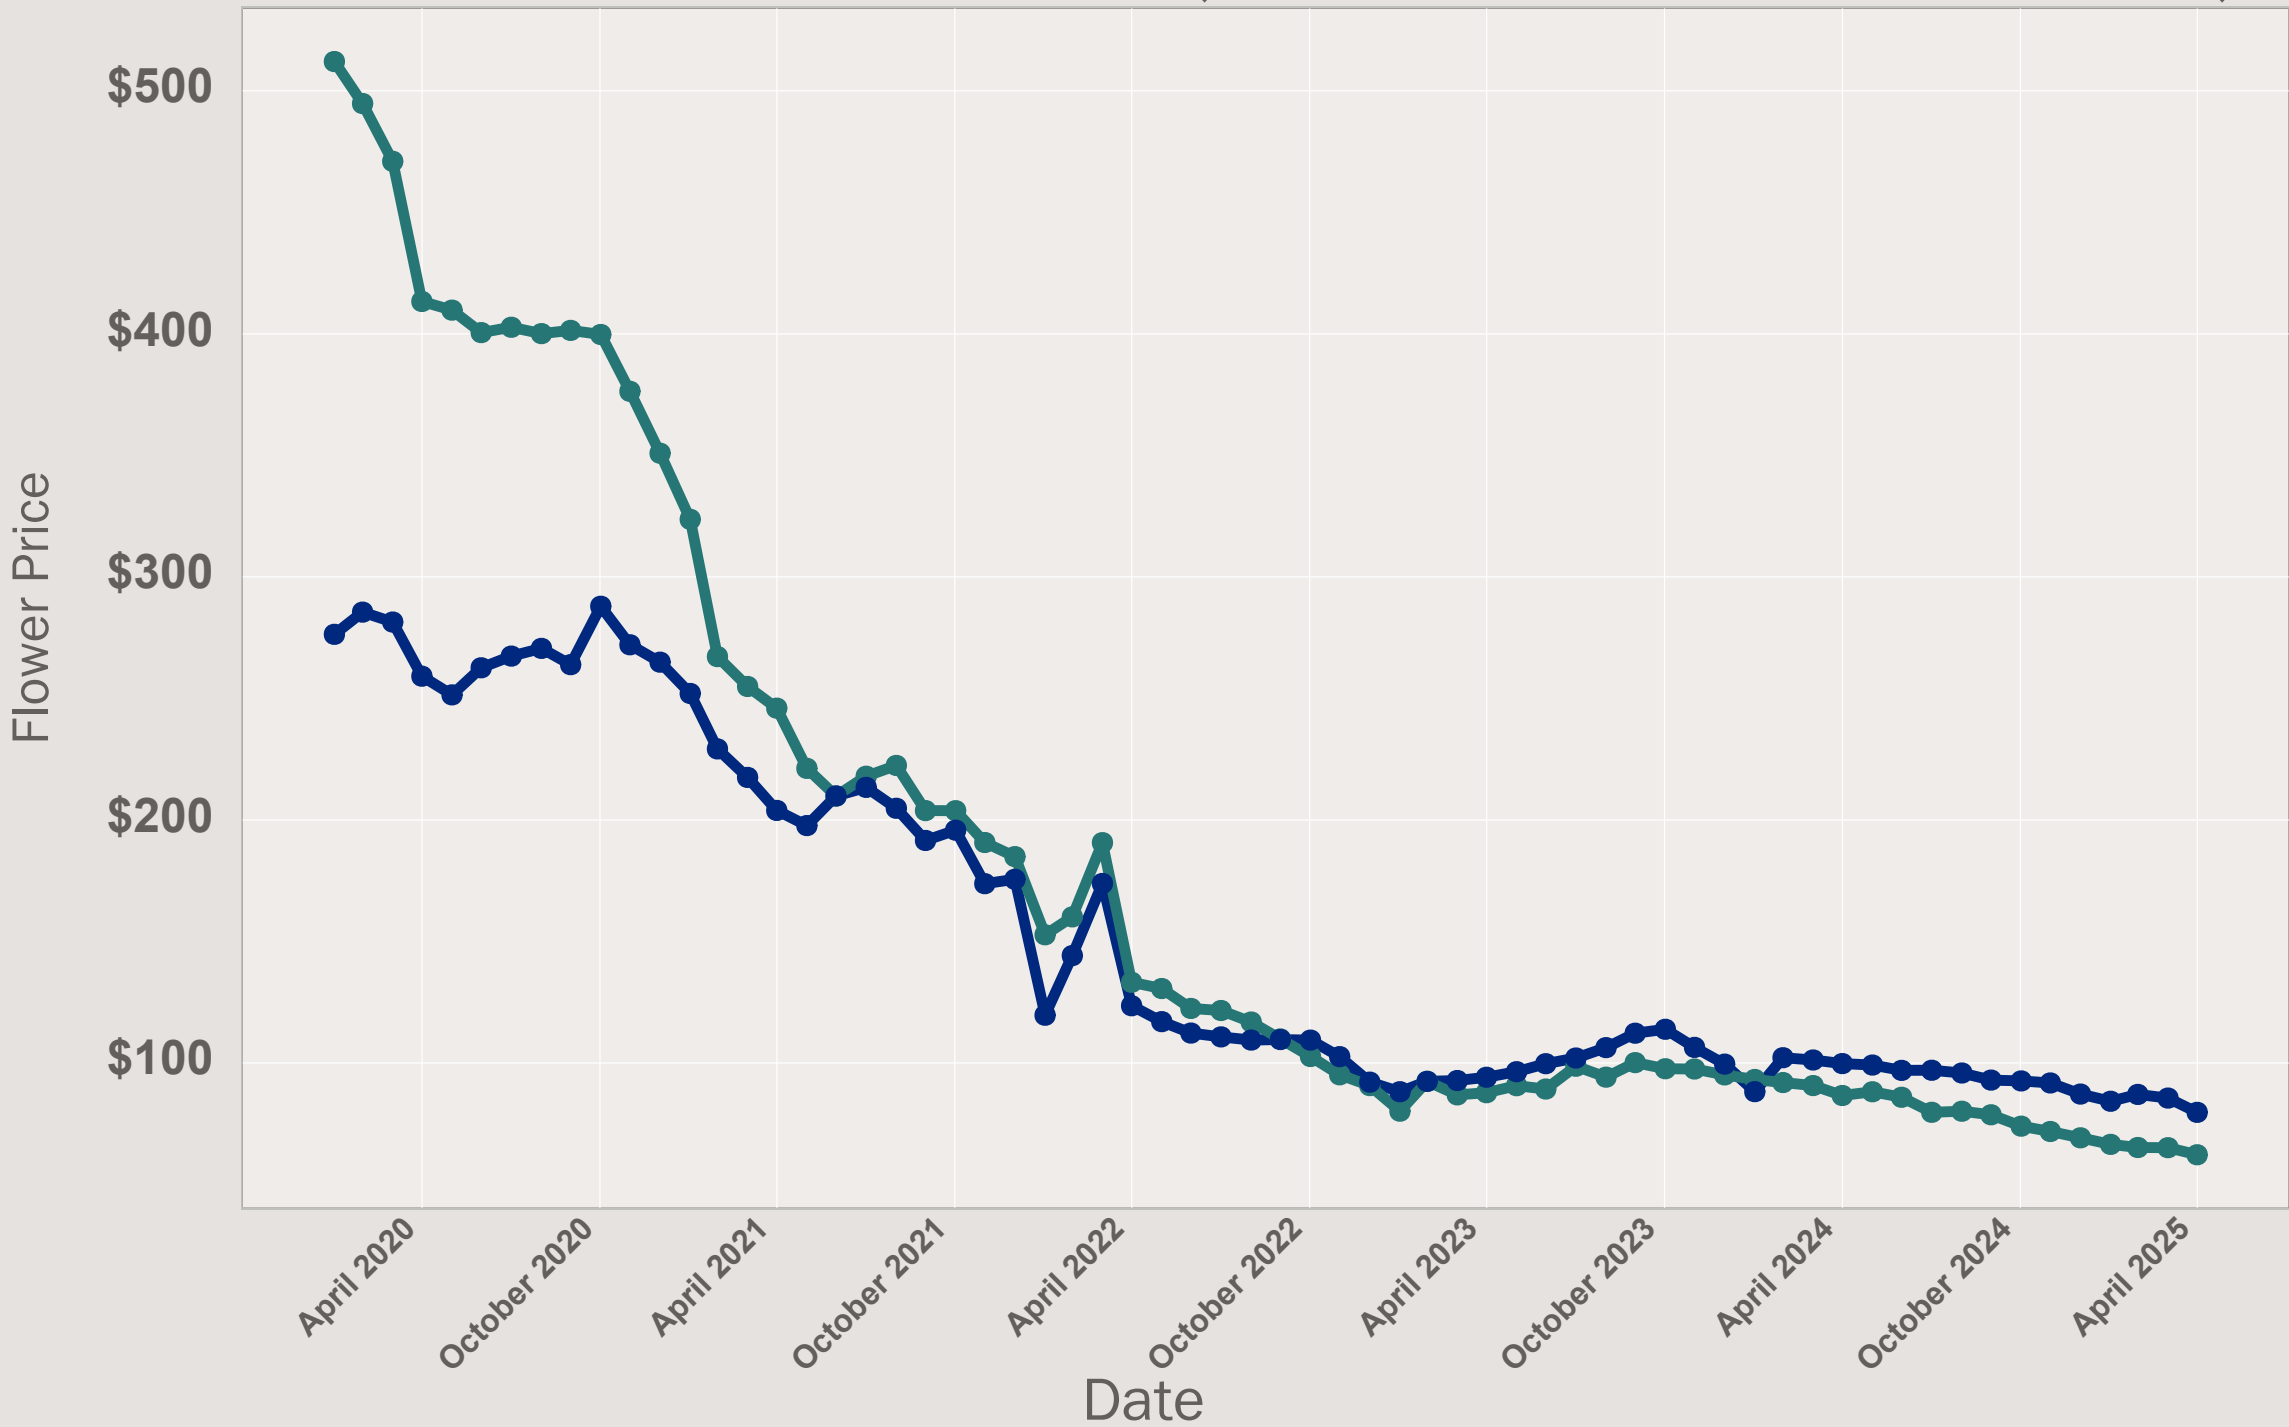

Michigan Cannabis Flower* Price -Adult Use and Medical

Flower prices January 2020 through April 2025

—●— Adult Use: Decline from \$512 to \$62, ↓88% —●— Medical: Decline from \$276 to \$80, ↓71%

*Note: Cannabis flowers contain 0%-30% THC and can be smoked or ingested. Extracts are more potent with 40%-80% THC and can be ingested, infused in liquids, or vaporized. In 2024, Michiganders purchased 92,464 pounds of flowers, 389,384 pounds of edibles, and 1,551,940 fluid ounces of infused liquids monthly.